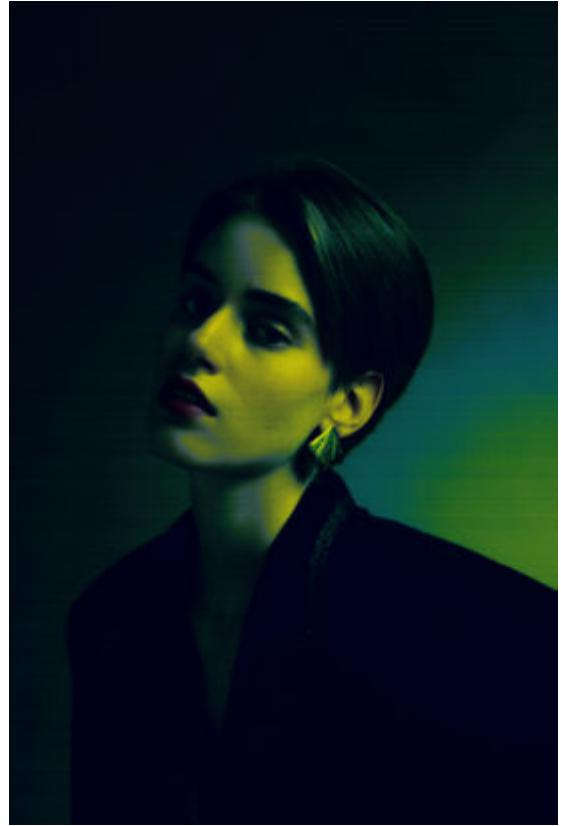

TRUE MODELS

Anna Tereshchenko

175 | 83 / 61 / 87 / 39 | Dark Blond / Blue

TRUE MODELS

Anna Tereshchenko

175 | 83 / 61 / 87 / 39 | Dark Blond / Blue

TRUE MODELS

Anna Tereshchenko

175 | 83 / 61 / 87 / 39 | Dark Blond / Blue

TRUE MODELS

Anna Tereshchenko

175 | 83 / 61 / 87 / 39 | Dark Blond / Blue

TRUE MODELS

Anna Tereshchenko

175 | 83 / 61 / 87 / 39 | Dark Blond / Blue

TRUE MODELS

Anna Tereshchenko

175 | 83 / 61 / 87 / 39 | Dark Blond / Blue

TRUE MODELS