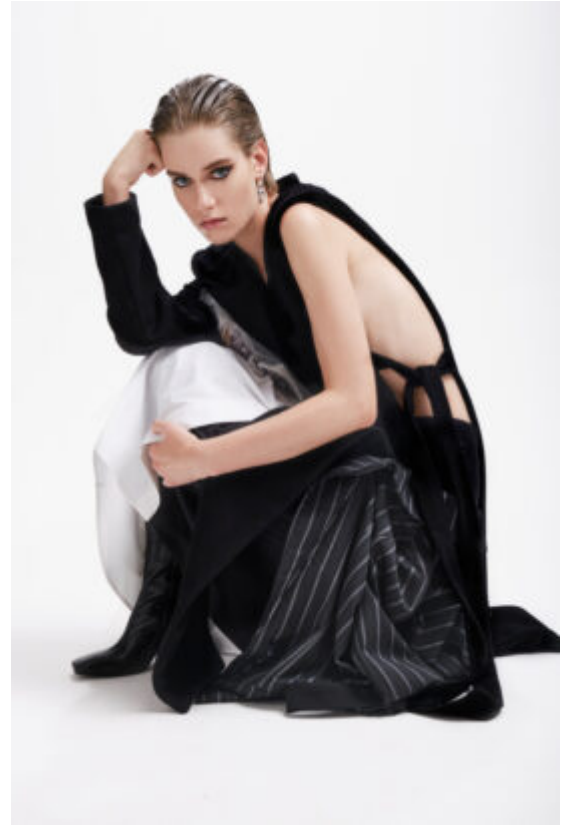

TRUE MODELS

Anna Tereshchenko

175 | 83 / 61 / 87 / 39 | Dark Blond / Blue

TRUE MODELS

Anna Tereshchenko

175 | 83 / 61 / 87 / 39 | Dark Blond / Blue

TRUE MODELS

Anna Tereshchenko

175 | 83 / 61 / 87 / 39 | Dark Blond / Blue

TRUE MODELS

Anna Tereshchenko

175 | 83 / 61 / 87 / 39 | Dark Blond / Blue

TRUE MODELS

Anna Tereshchenko

175 | 83 / 61 / 87 / 39 | Dark Blond / Blue

TRUE MODELS

Anna Tereshchenko

175 | 83 / 61 / 87 / 39 | Dark Blond / Blue

TRUE MODELS