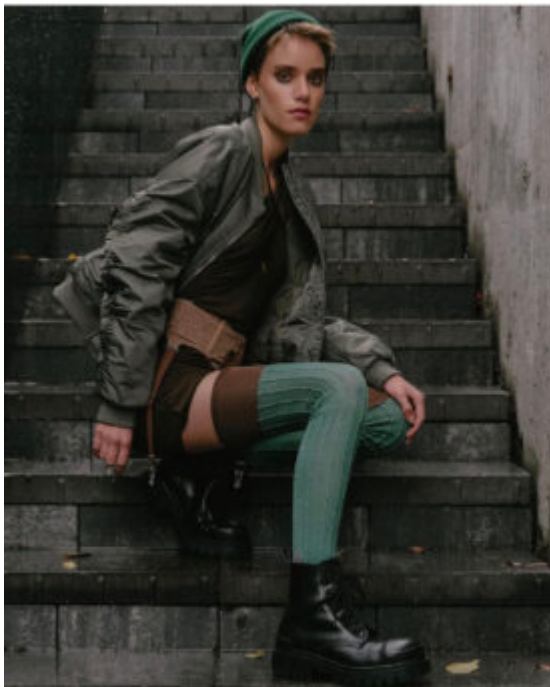

TRUE MODELS

Anna Tereshchenko

175 | 83 / 61 / 87 / 39 | Dark Blond / Blue

TRUE MODELS

Anna Tereshchenko

175 | 83 / 61 / 87 / 39 | Dark Blond / Blue

TRUE MODELS

Anna Tereshchenko

175 | 83 / 61 / 87 / 39 | Dark Blond / Blue

TRUE MODELS

Anna Tereshchenko

175 | 83 / 61 / 87 / 39 | Dark Blond / Blue

TRUE MODELS

Anna Tereshchenko

175 | 83 / 61 / 87 / 39 | Dark Blond / Blue

TRUE MODELS

Anna Tereshchenko

175 | 83 / 61 / 87 / 39 | Dark Blond / Blue

TRUE MODELS