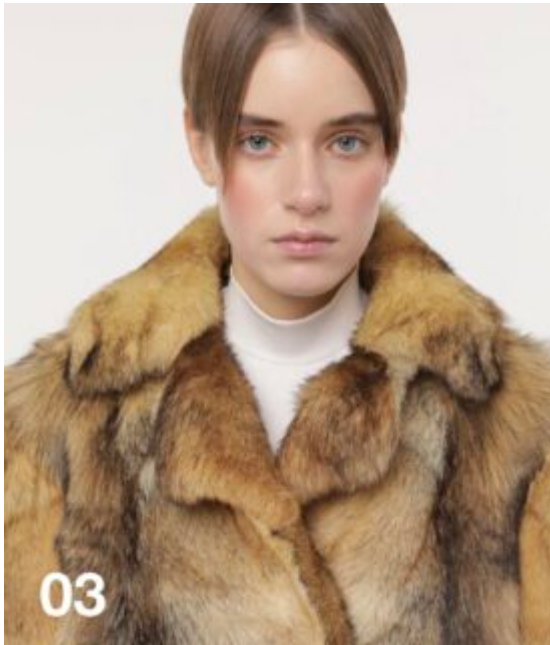

TRUE MODELS

Anna Tereshchenko

175 | 83 / 61 / 87 / 39 | Dark Blond / Blue

TRUE MODELS

Anna Tereshchenko

175 | 83 / 61 / 87 / 39 | Dark Blond / Blue

TRUE MODELS

Anna Tereshchenko

175 | 83 / 61 / 87 / 39 | Dark Blond / Blue

TRUE MODELS

Anna Tereshchenko

175 | 83 / 61 / 87 / 39 | Dark Blond / Blue

TRUE MODELS

Anna Tereshchenko

175 | 83 / 61 / 87 / 39 | Dark Blond / Blue

TRUE MODELS

Anna Tereshchenko

175 | 83 / 61 / 87 / 39 | Dark Blond / Blue

TRUE MODELS