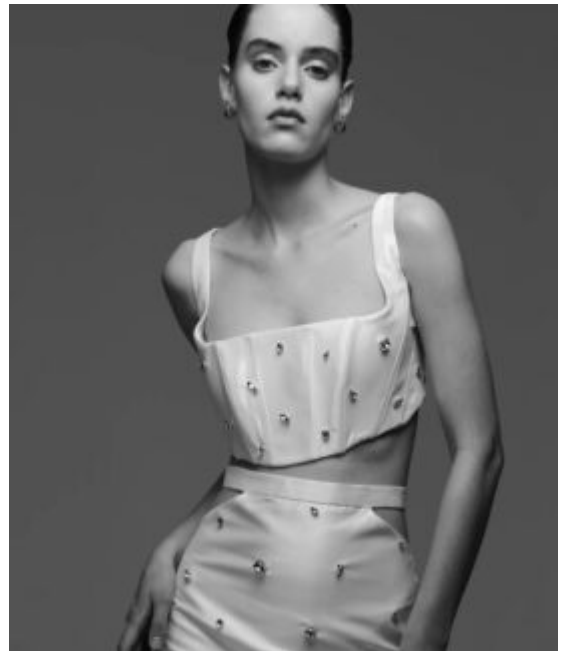

TRUE MODELS

Anna Tereshchenko

175 | 83 / 61 / 87 / 39 | Dark Blond / Blue

TRUE MODELS

Anna Tereshchenko

175 | 83 / 61 / 87 / 39 | Dark Blond / Blue

TRUE MODELS

Anna Tereshchenko

175 | 83 / 61 / 87 / 39 | Dark Blond / Blue

TRUE MODELS

Anna Tereshchenko

175 | 83 / 61 / 87 / 39 | Dark Blond / Blue

TRUE MODELS

Anna Tereshchenko

175 | 83 / 61 / 87 / 39 | Dark Blond / Blue

TRUE MODELS

Anna Tereshchenko

175 | 83 / 61 / 87 / 39 | Dark Blond / Blue

TRUE MODELS